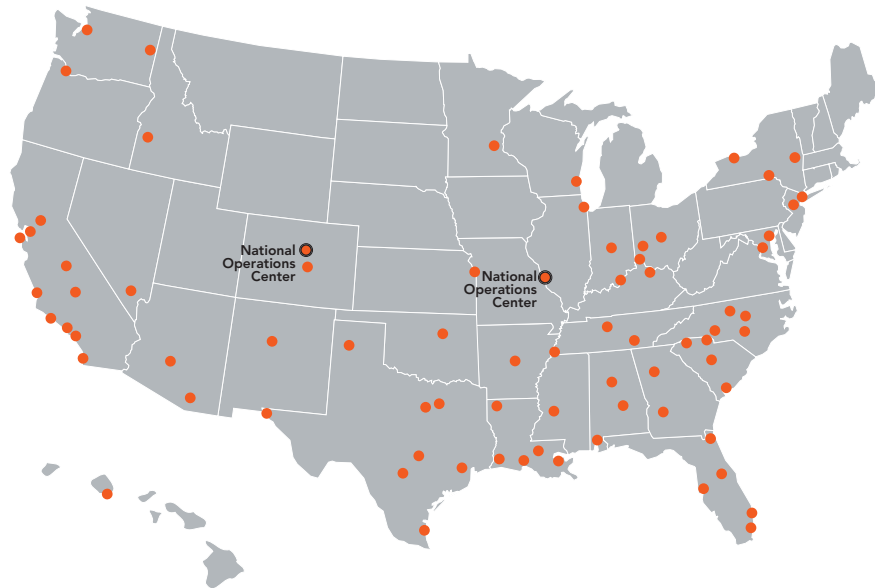

Our Network

tw telecom's IP backbone architecture consists of core backbone routers connected by multiple, diverse, high-speed optical circuits ranging from OC-12 to OC-192. Our local Internet points of presence are connected via diversely-routed circuits and packet-over-SONET architecture through our core routers to form regional IP networks. Each regional network interconnects to form the tw telecom national IP backbone. Additional local and regional circuits are dedicated for private and public peering arrangements to ensure the highest quality of IP traffic management.